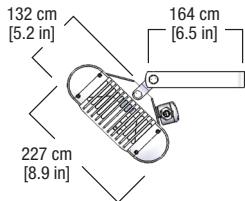

SPECIFICATIONS

Single Emitter

Weight 7.5 lbs [3.4 kg]

H2- Double Emitter

Weight 12.3 lbs [5.6 kg]

H3- Triple Emitter

Weight 17.6 lbs [8.0 kg]