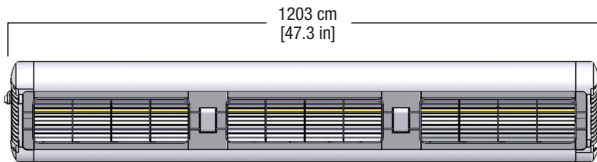

SPECIFICATIONS

Single Emitter

Weight 7.5 lbs [3.4 kg]

H2- Double Emitter

Weight 12.3 lbs [5.6 kg]

H3- Triple Emitter

Weight 17.6 lbs [8.0 kg]