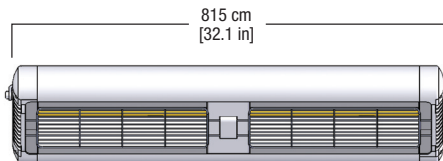

SPECIFICATIONS

Single Emitter

Weight 7.5 lbs [3.4 kg]

H2- Double Emitter

Weight 12.3 lbs [5.6 kg]

H3- Triple Emitter

Weight 17.6 lbs [8.0 kg]