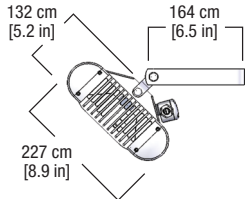

SPECIFICATIONS

Single Emitter

Weight 7.5 lbs [3.4 kg]

H2- Double Emitter

Weight 12.3 lbs [5.6 kg]

H3- Triple Emitter

Weight 17.6 lbs [8.0 kg]